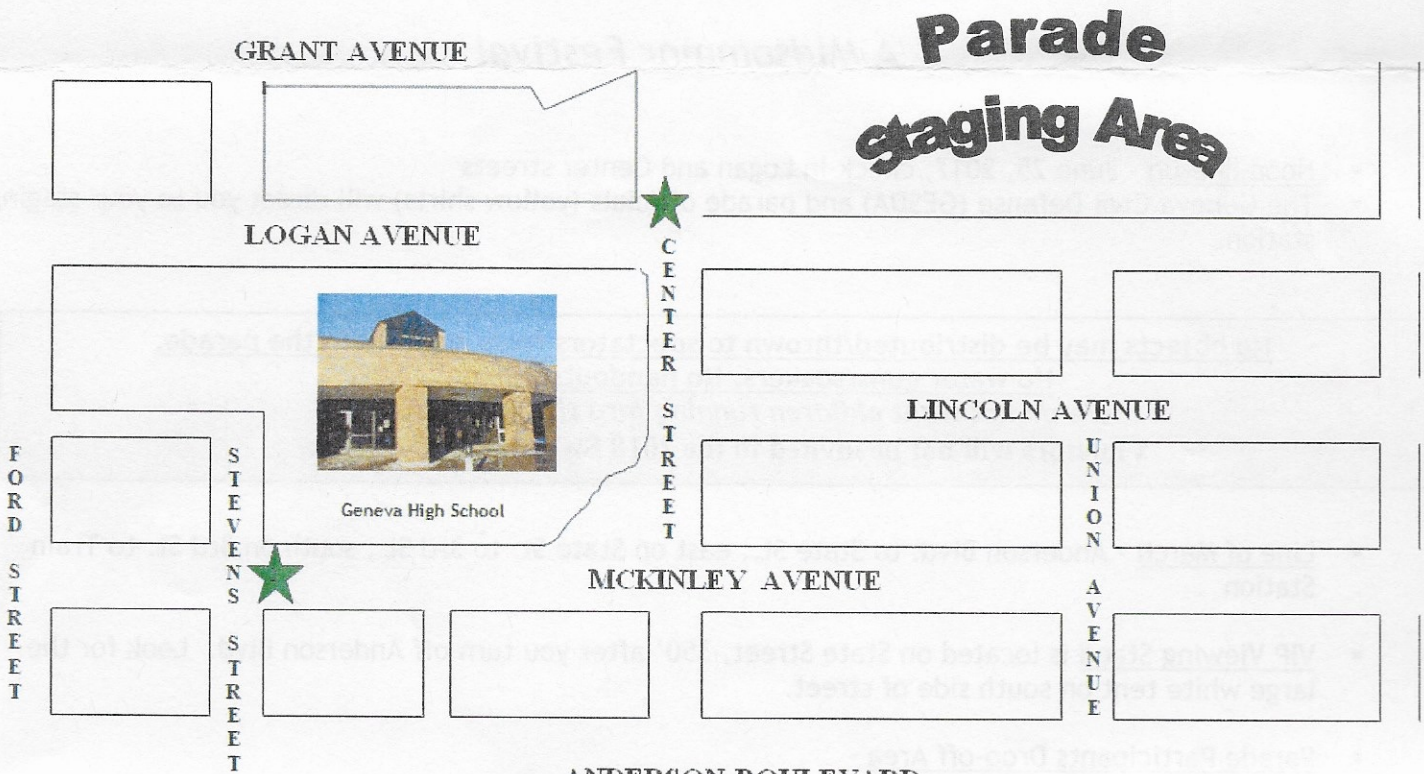

Directions to drop off participants:

There are two drop off areas indicated on the map with a 

For #1 - Take Route 38 (State Street) to Logan Avenue. Turn north on Logan and proceed to the stop sign at the high school at Logan Avenue and Center Street. After you drop off your participant at the stop sign, continue west on Center to Charles Street and turn south to take you back to Route 38.

For #2 - Take Route 38 (State Street) to Anderson Boulevard. Turn north on Anderson and proceed to Stevens Street. Turn west on Stevens one block up to McKinley, drop off is at corner of Stevens and McKinley. After you drop off your participant, continue south on McKinley to take you back to Route 38.

****ANY LOT SOUTH of GENEVA HIGH SCHOOL IS OPEN PARKING****

Visit genevachamber.com/swedish_days.php for full parade route map