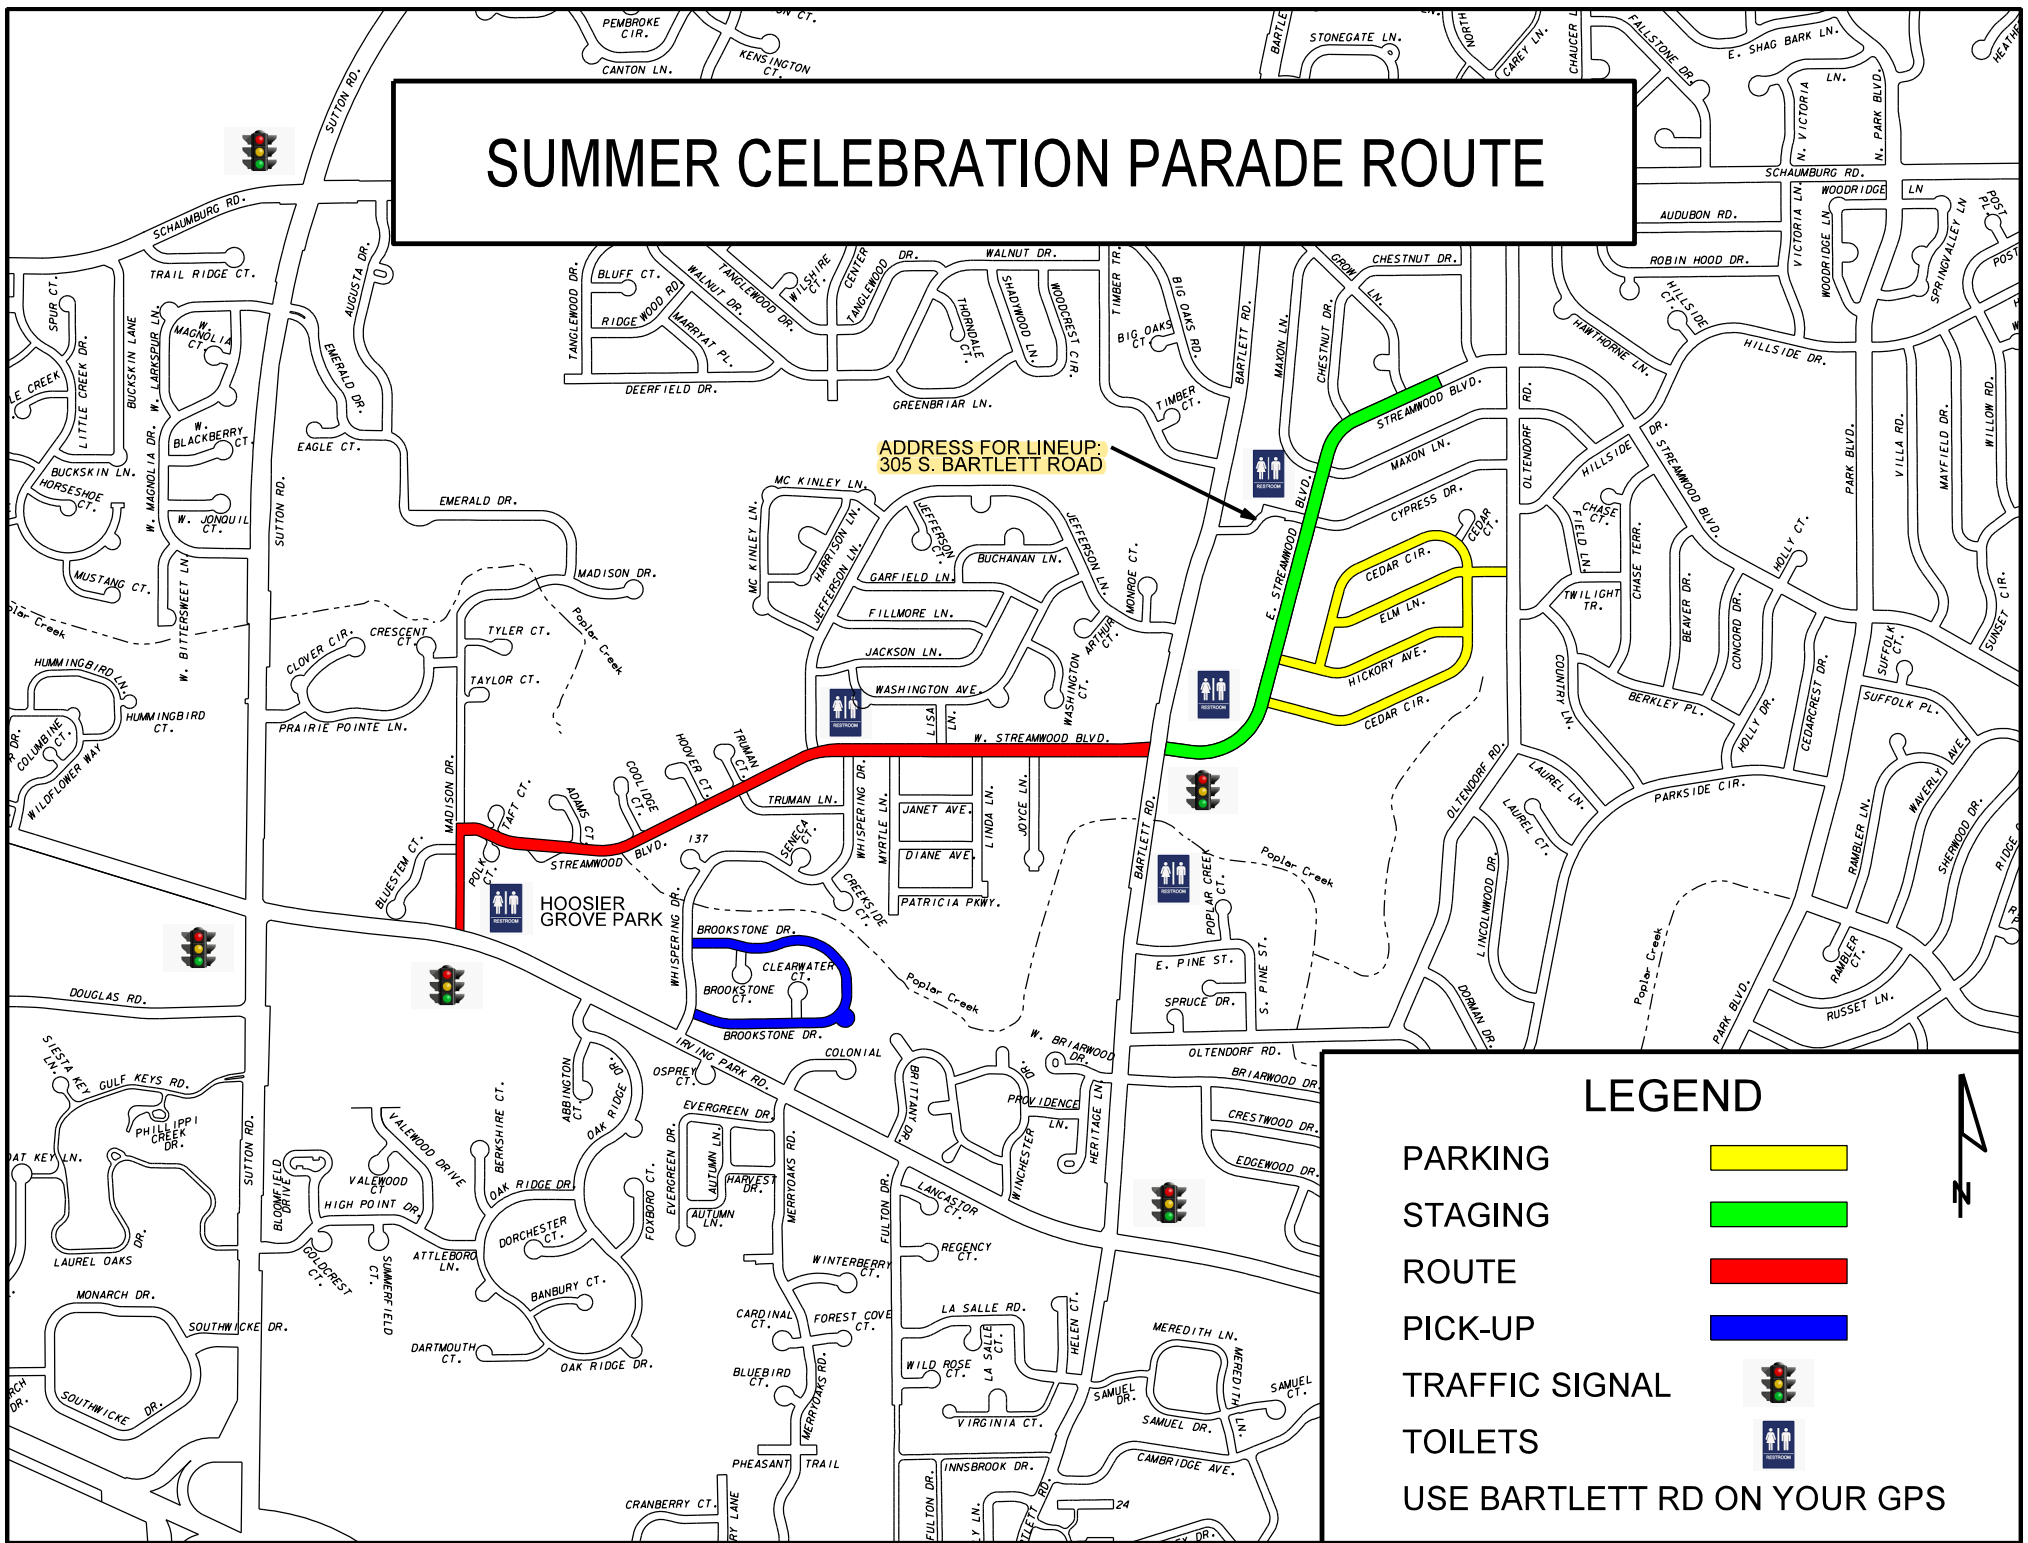

SUMMER CELEBRATION PARADE ROUTE

ADDRESS FOR LINEUP:
305 S. BARTLETT ROAD

LEGEND

- PARKING 
- STAGING 
- ROUTE 
- PICK-UP 

TRAFFIC SIGNAL 

TOILETS 

USE BARTLETT RD ON YOUR GPS