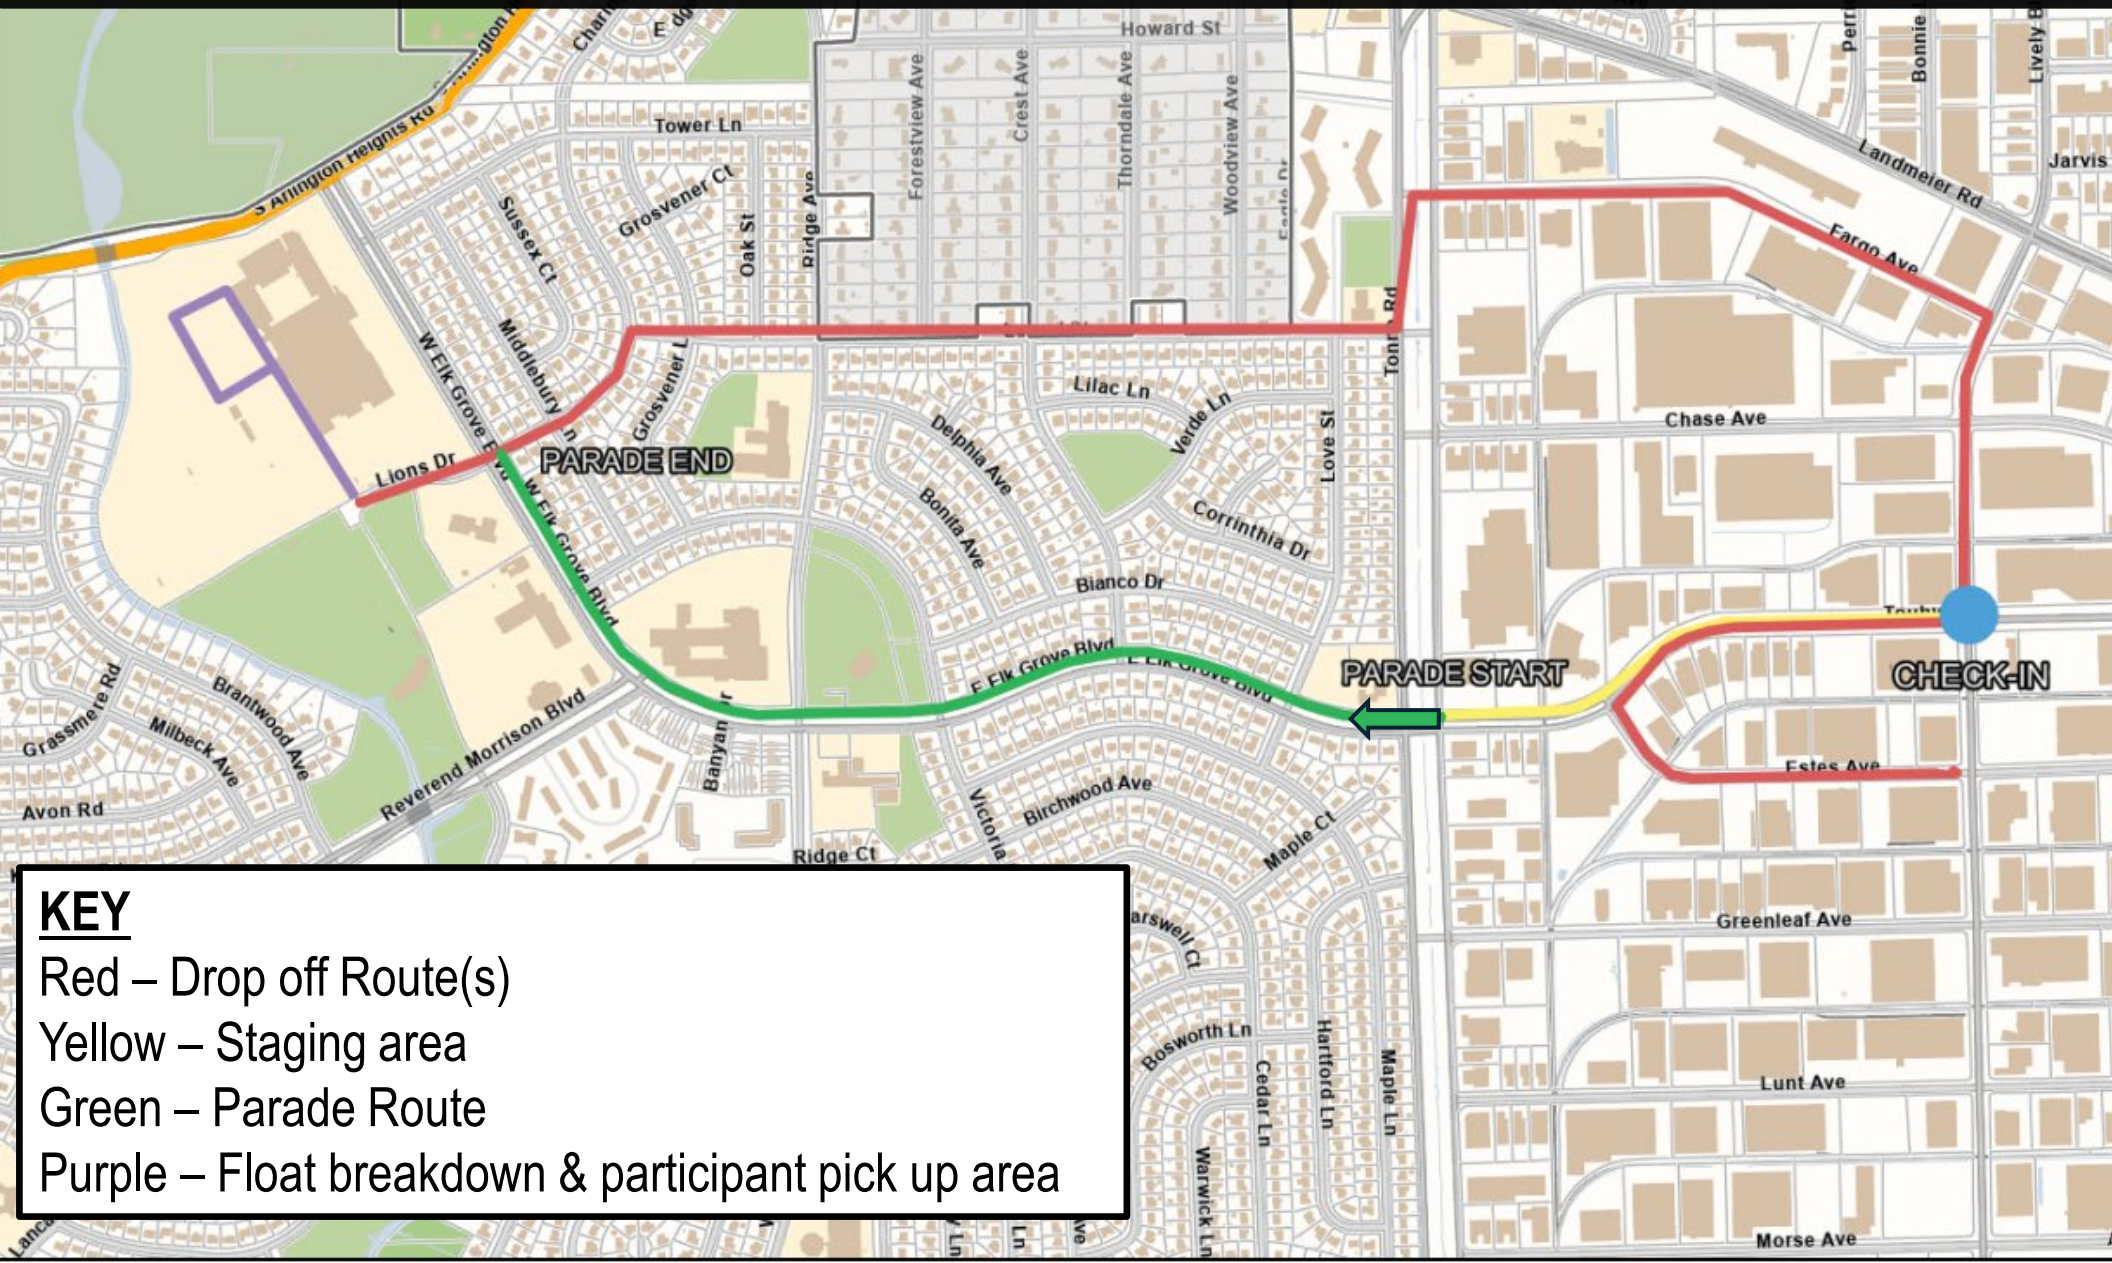

ELK GROVE VILLAGE HOMETOWN PARADE PARTICIPANT MAP

KEY

- Red – Drop off Route(s)
- Yellow – Staging area
- Green – Parade Route
- Purple – Float breakdown & participant pick up area